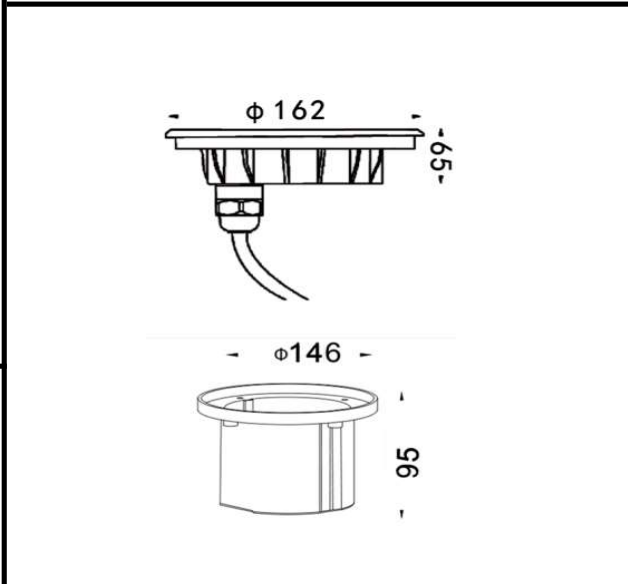

Sovitron Interior Pvt.Ltd.

Model Name	EDGE-4025 / DL-OBL-4025-12
Description	UNDER WATER LIGHT

Technical description	Image
-----------------------	-------

Dimension	Dia=162mm H=65mm
Frame	Aluminum die cast
Color Tempertaure	3000K
Power	12W
Total Luminous Flux	780 lm
Efficacy	65 lm/W
IP rating	68
Color Rendering	≥80
Mounting	Recessed
Optics	Clear glass
Dimming	NON-Dimmable
Operating Voltage	DC24V
Standard Lifetime	L70 minimum at 50,000 burning hours

Remarks:-

Dimension diagram

Address: Plot #7 Saroorpur-Nangla Industrial Area,Ballabgharh-Sohna Road,Faridabad-121005
Email: info@sovitron.com